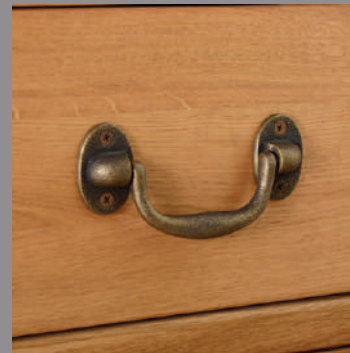

H 1150mm
W 1043mm / 1500mm / 1650mm
L 2130mm / 2130mm / 2195mm

Blanket Box

H 505mm
W 1000mm
D 500mm

- Crafted from North American White Oak
- Made using traditional construction techniques
- Dovetailed drawers
- Classic metal drop handles
- Finished in a modern attractive wax
- Also available in dining, living and office.